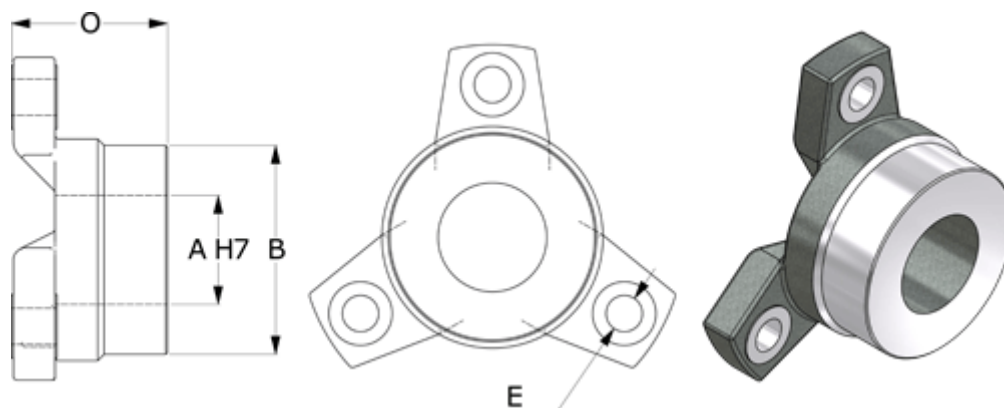

Article number: 3271363

Description: Ortlinghaus Hub size 63

Measures

A max H7 = 95

B = 145

E = for bolt M20

O = 111